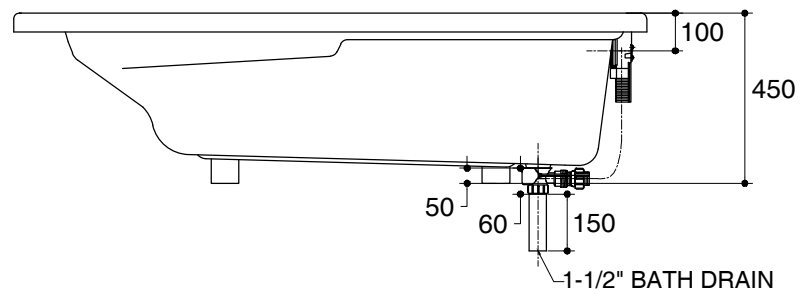

Dimensions are approximate.

Unit: mm

SKU	K-18760X-WK
Name	SORRENTO
Description	PLAIN BATH

KARAT