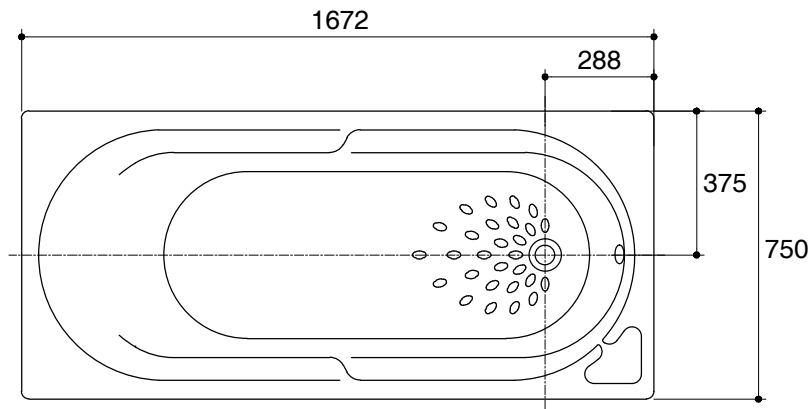

Dimensions are approximate.

Unit: mm

SKU	K-18760X-WK
Name	SORRENTO
Description	PLAIN BATH

KARAT