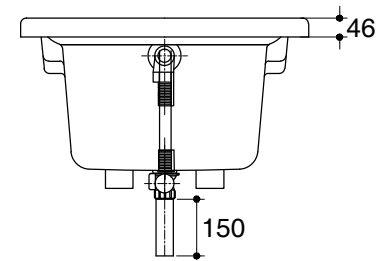

Dimensions are approximate.

Unit: mm

SKU	K-18760X-WK
Name	SORRENTO
Description	PLAIN BATH

KARAT